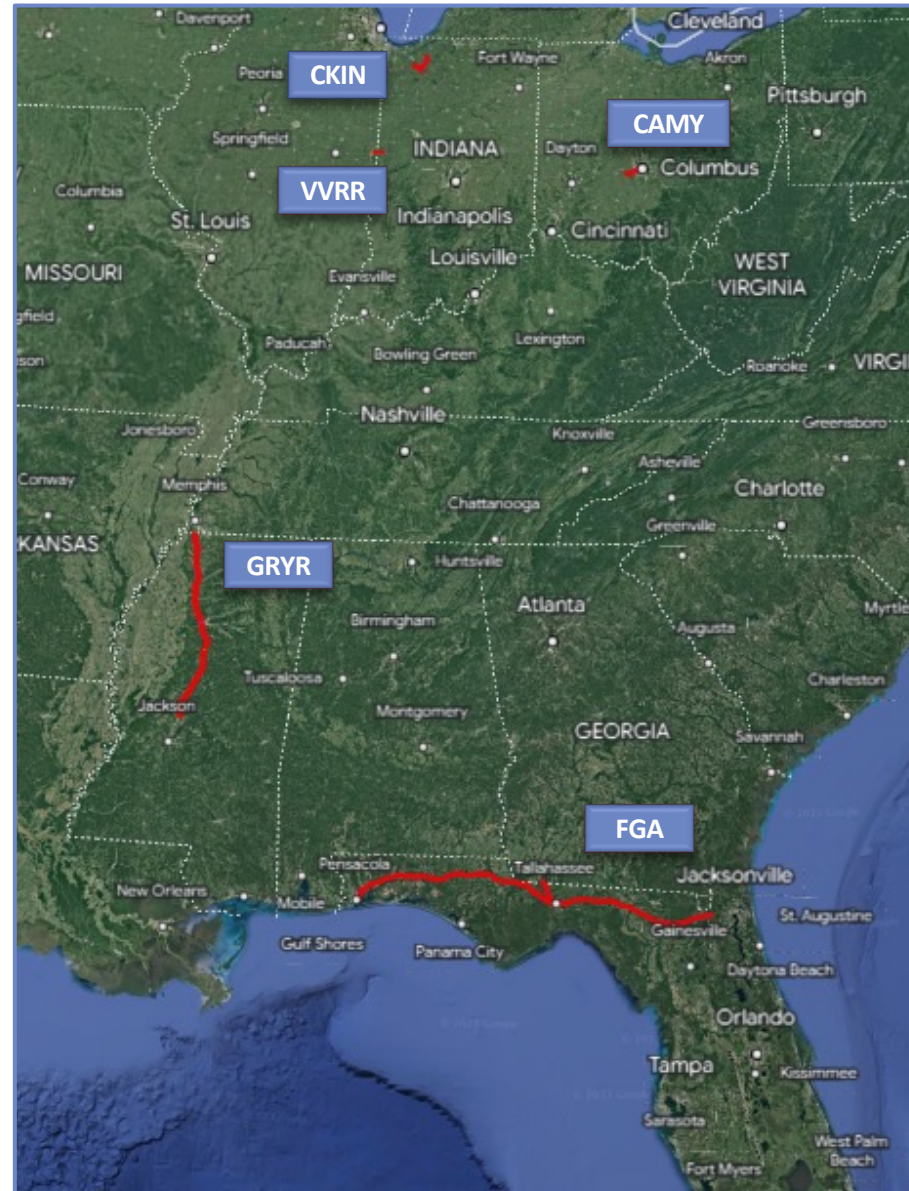

# Gulf & Atlantic Railways

<b>CAMY</b>	Interchanges	Carriers
	Columbus OH	NS, CSX
<b>CKIN</b>	Interchanges	Carriers
	Wellsboro IN	CSX
	Thomaston IN	NS
<b>FGA</b>	Interchanges	Carriers
	Baldwin FL	CSX
	Pensacola FL	CSX
<b>GRYR</b>	Interchanges	Carriers
	Memphis TN	CN, UP, BNSF, CSX, NS
	Canton MS	CN
<b>VVRR</b>	Interchanges	Carriers
	Danville IL	CSX

## Items of note...

- GE Laura Point
- Danville Loop Track
- FL Panhandle Transformers
- Memphis Connection
- 286K GWR + Plate H